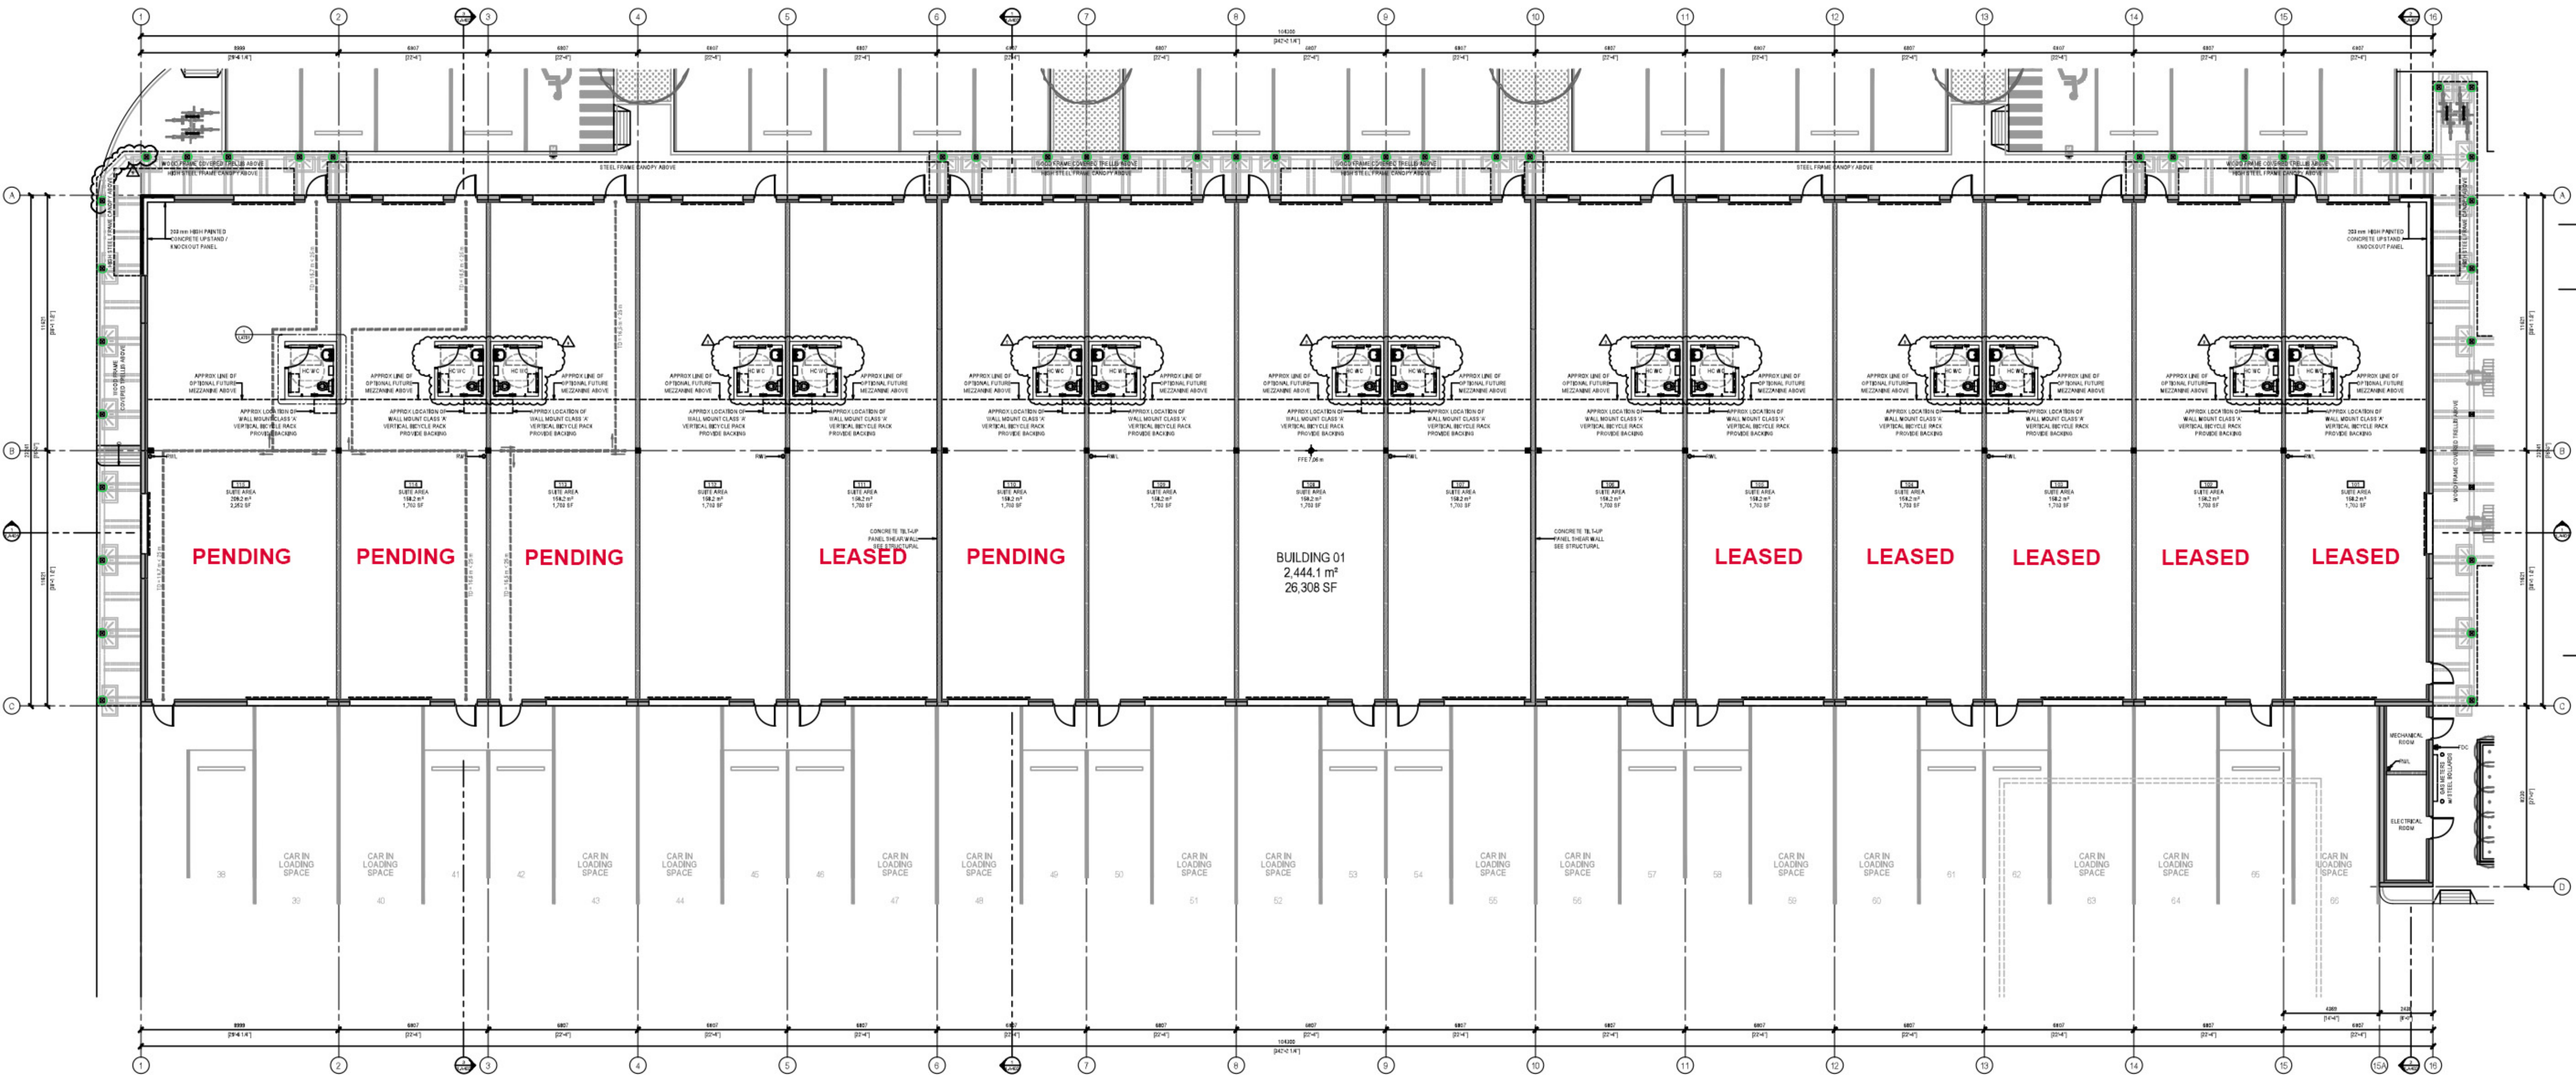

BUILDING 1

1 BUILDING 01 - OVERALL FLOOR PLAN
SCALE: 1:150